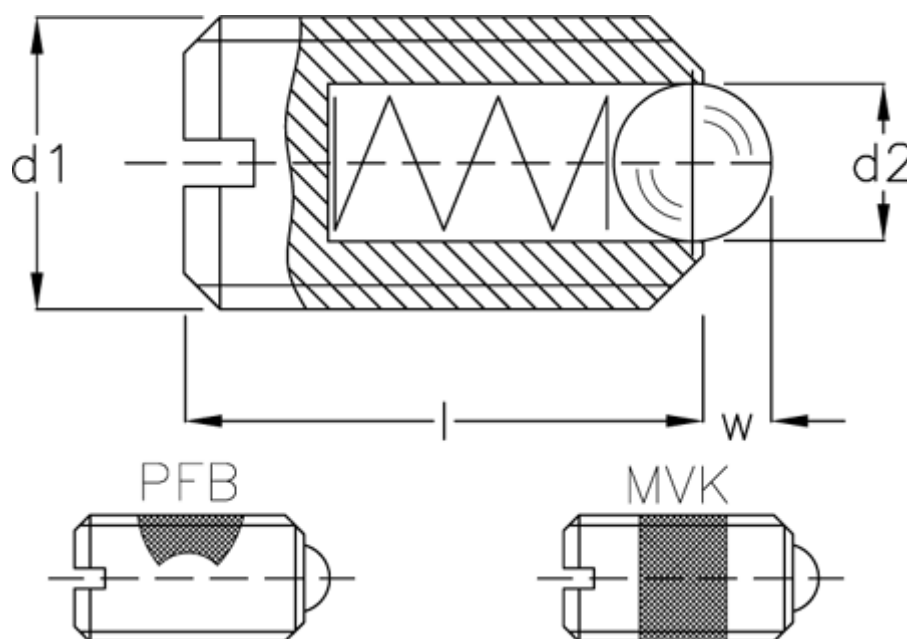

# Data Sheet

Article number: 20881516A

Description: E+G spring plunger  
GN 615-M24-KSN-NI

## Measures

d1	= M24
d2	= 15.0
Length l	= 34
Spring pressure N bottom	= 237.0
Spring pressure N top	= 127
W	= 5.5